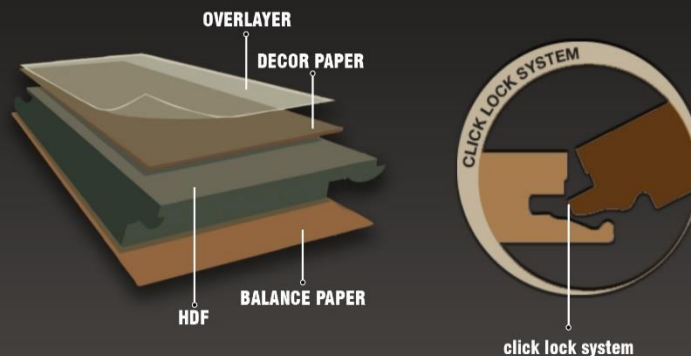

ELEGANCE
CLASS:32
AC4

Width	189mm
length	1198mm
THICKNESS	8 mm
1 pieces	0/227m ²
AREA/PACKAGE	1.815m ²
Package weight	14 ± 1 kg
PACKET	8 PIECEC

ART DECO
INTERIOR DECORATION
☎ 041-33332266